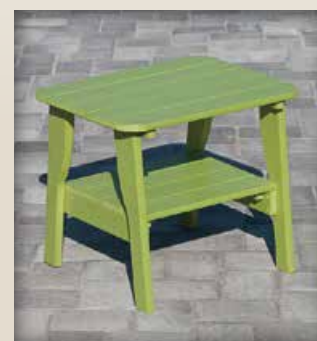

Weathered Wood Fan Back Pub Chair
with Clip-on Settee Table
Dimensions assembled: 75"w x 38"d x 55"h

22" Round Pub Table
22" diameter x 34"h

Fan Back Pub Set
55"h x 30"w x 33"d (chair)
22" diameter x 34"h (table)

Roll Back

Roll Back *Glider seat height: 17.5"*

Roll Back Glider
44"h x 30"w x 35"d

Roll Back Swivel Glider
44"h x 30"w x 35"d

5' Roll Back Glider
44"h x 65"w x 35"d

Round Two Tier Table
22" diameter x 20"h

4' Roll Back Glider
44"h x 53"w x 35"d

Coffee Table
18" x 38" w x 18" d

Two Tier End Table
20" h x 24" w x 18" d

4' Country Garden Porch Swing
26"h x 53"w x 35"d

4' Roll Back Porch Swing
33"h x 53"w x 35"d